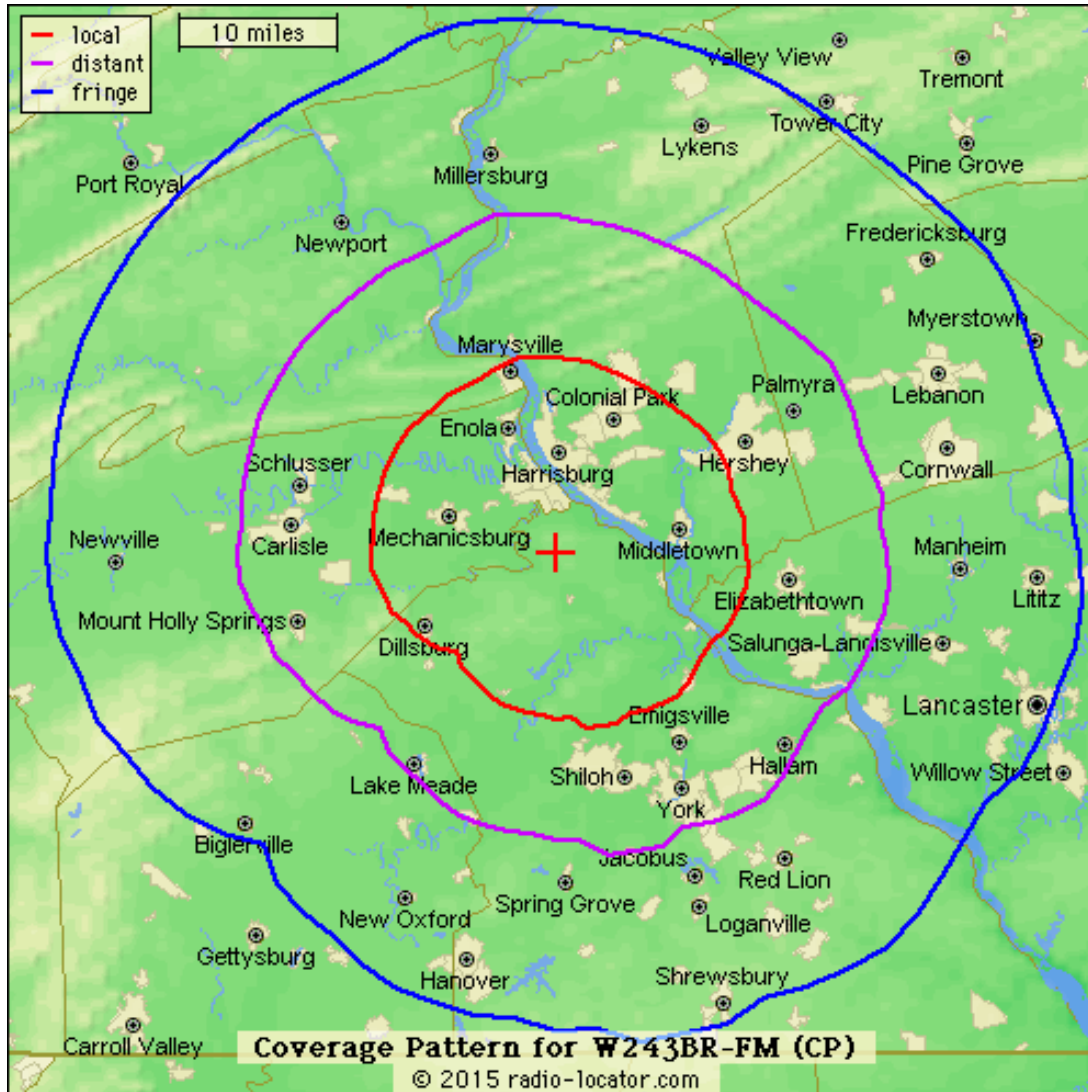

Target Audience

Men 25-54

Median Age: 45

Website

www.SPORTSRADIO965.com

Website Visitors

1,987 (Unique Visitors, 3-month Average 2016)

THE LINEUP

6am-9am
"Gio & Jones"
Brian Jones &
Gregg Giannotti

9am-12noon
"Tiki & Tierney"
Tiki Barber &
Brandon Tierney

12noon-3pm
Jim Rome

3pm-6pm
Doug Gottlieb

6pm-10pm
"The D.A. Show"
Damon Amendolara

10pm-2am
Scott Ferrall

2am-6am
Amy Lawrence

SPECIAL TEAMS

Coverage Map

SPORTS RADIO 96.5 now has a NEW, IMPROVED and LARGER geographic coverage area.

The NEW SPORTS RADIO 96.5 covers most of Central PA including Dauphin, Cumberland, Lebanon, Perry and most of York and Lancaster Counties.